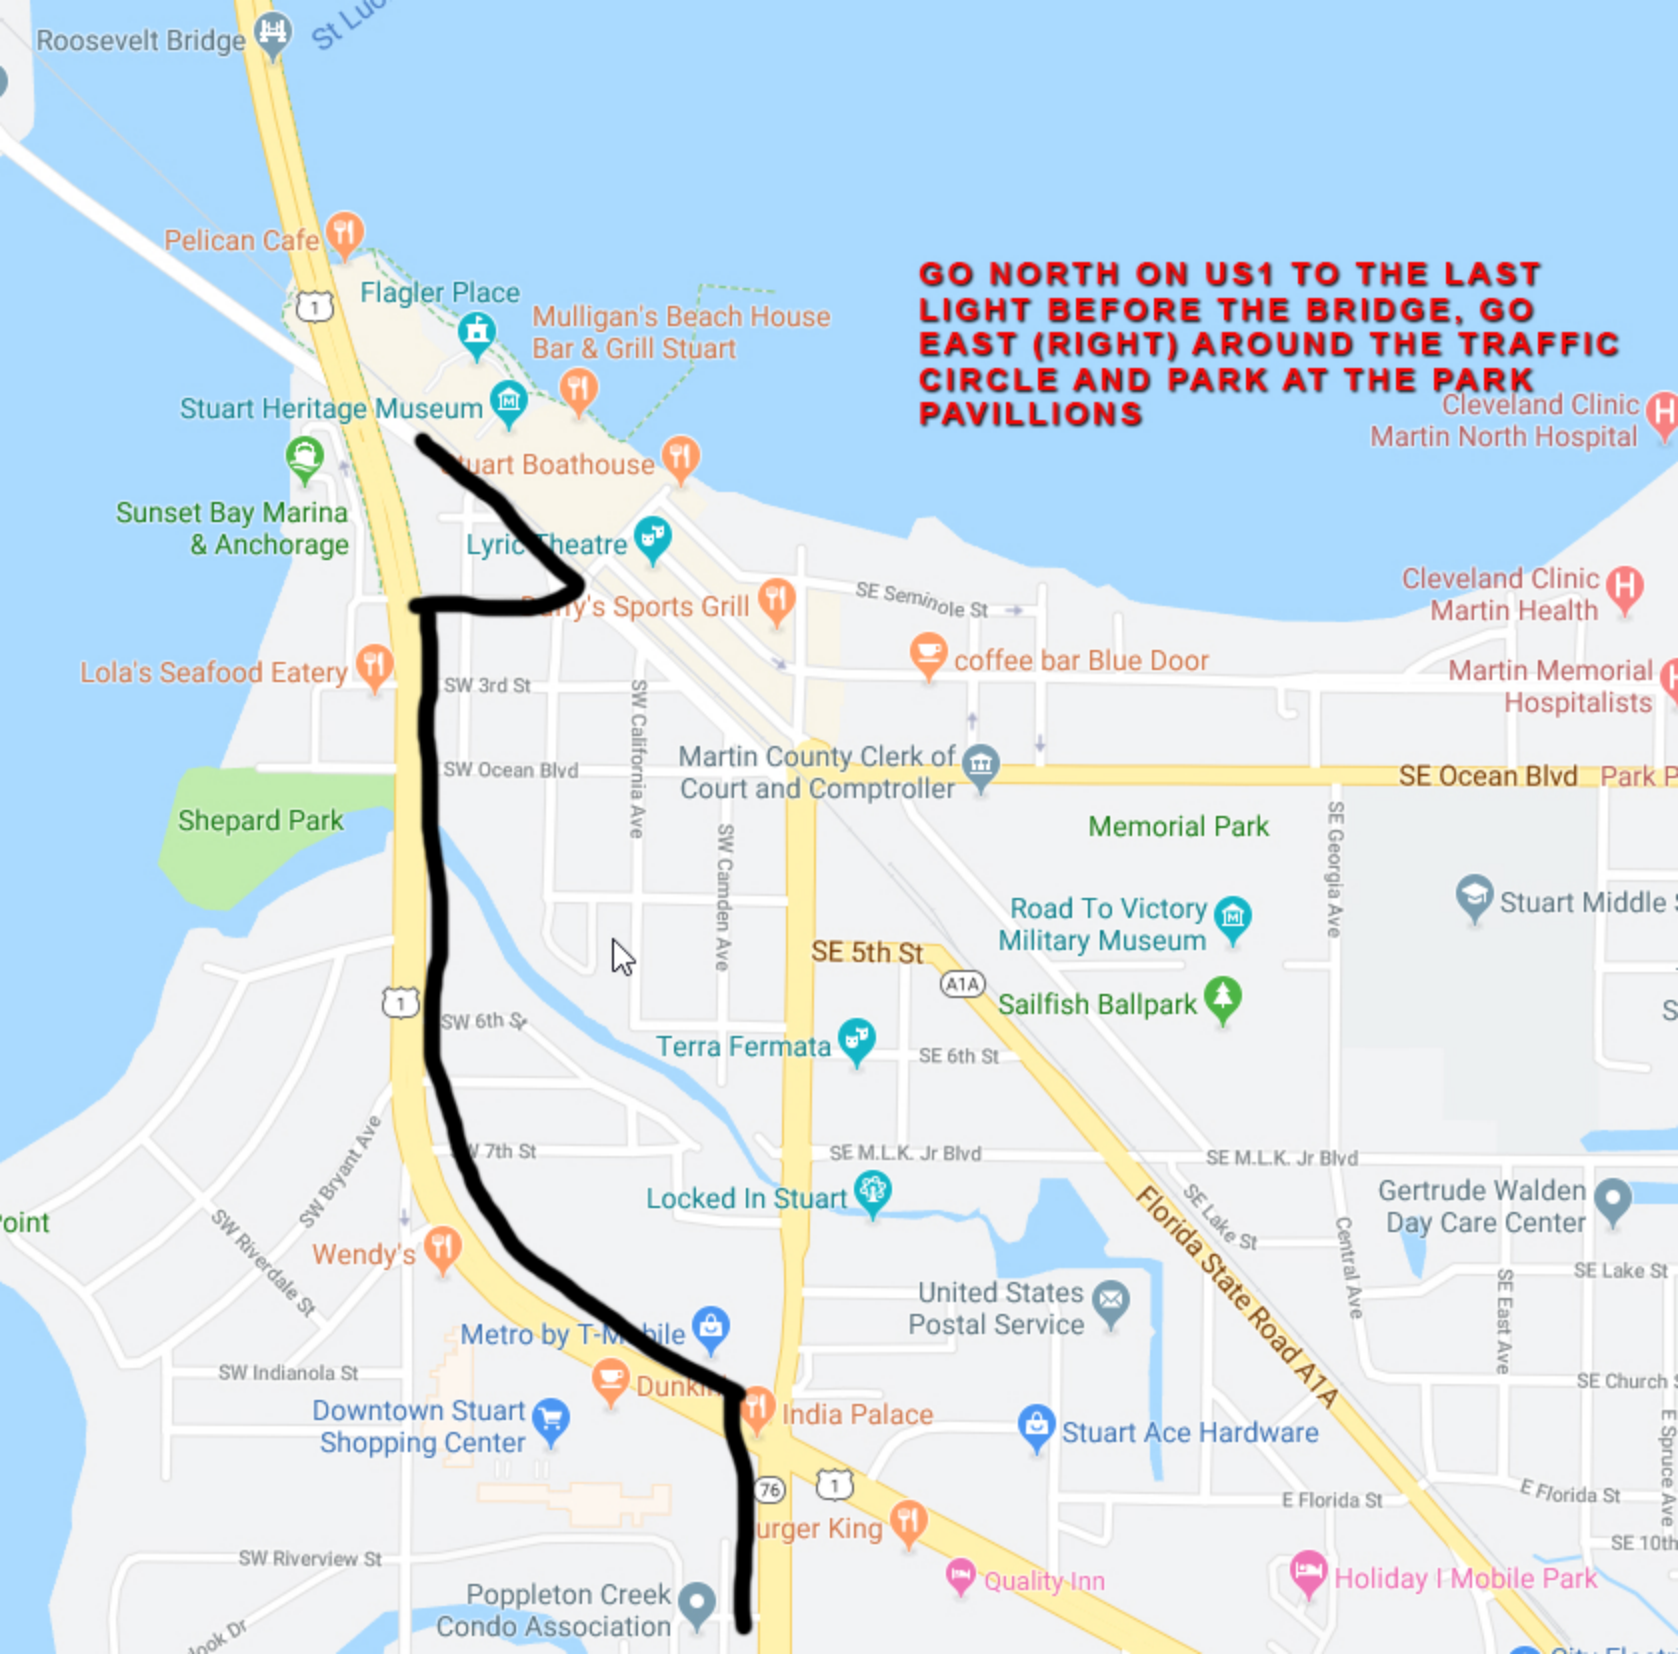

**GO NORTH ON US1 TO THE LAST LIGHT BEFORE THE BRIDGE, GO EAST (RIGHT) AROUND THE TRAFFIC CIRCLE AND PARK AT THE PARK PAVILLIONS**

Roosevelt Bridge

St Luc

Pelican Cafe

Flagler Place

Mulligan's Beach House Bar & Grill Stuart

Stuart Heritage Museum

Stuart Boathouse

Sunset Bay Marina & Anchorage

Lyric Theatre

Johnny's Sports Grill

SE Seminole St

coffee bar Blue Door

Lola's Seafood Eatery

SW 3rd St

SW Ocean Blvd

SW California Ave

Martin County Clerk of Court and Comptroller

SE Ocean Blvd

Shepard Park

Memorial Park

SW 6th St

Terra Fermata

SE 5th St

ATA

SE 6th St

Road To Victory Military Museum

Sailfish Ballpark

SW 7th St

Locked In Stuart